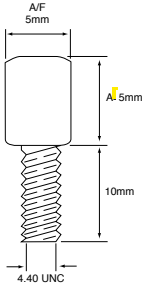

SCREWLOCKS

D TYPE CONNECTOR ACCESSORIES

● Male and Female Screwlocks

OUTLINE DRAWING

ORDERING INFORMATION

DBCD20419-2	Male Screwlock - Per Pair
DBCD20418-2	Female Screwlock - Per Pair

Female screwlock kit
includes 1 post, 1 spring washer, 1 plain washer, 1 nut.
Supplied in bags of 1000 pieces.